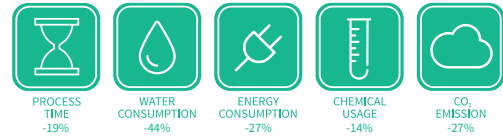

'EFFICIENT' WITH: Archroma's PRINT N'FAST system compared to benchmark classical reactive printing package

EFFICIENT

'ENHANCED' WITH: Archroma's PRINT N'FAST system